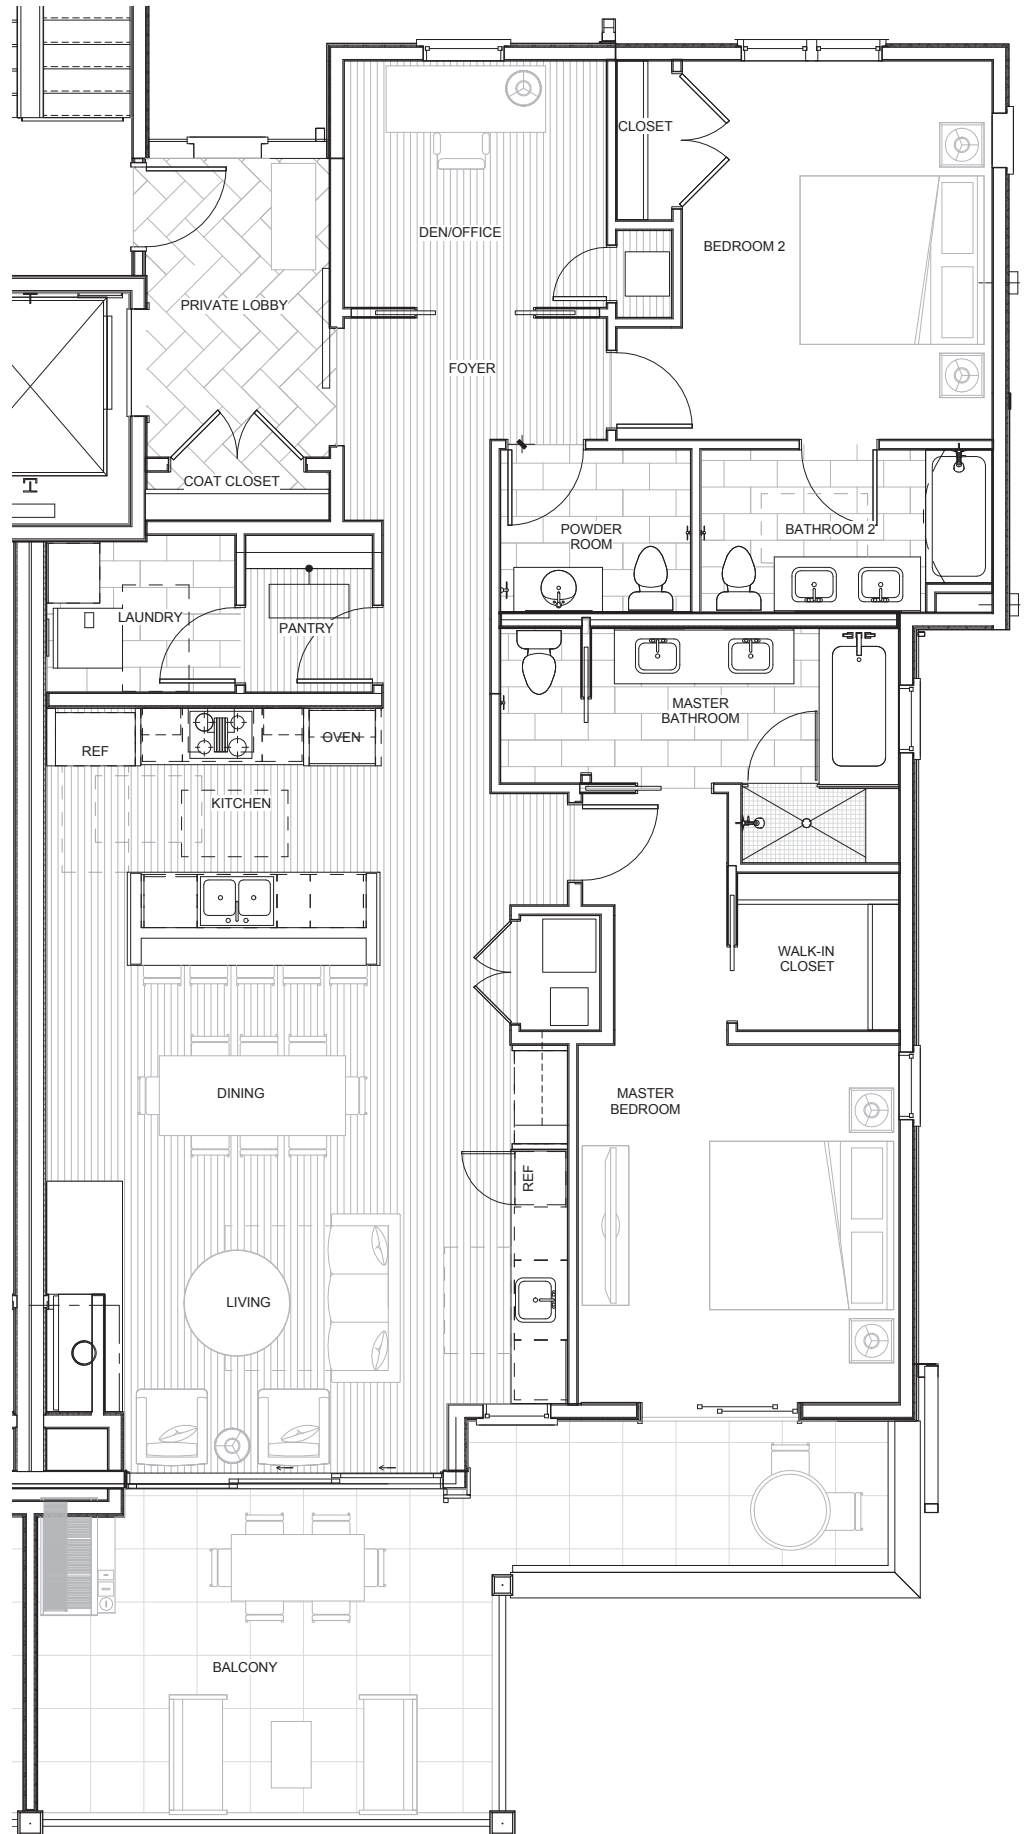

# Mountain Tower Residence 303

1616 SF

2 Bedroom + Den

Plan 2C

BoulderBayTahoe.com

775-413-5021

1 Big Water Drive

Crystal Bay, NV 89402