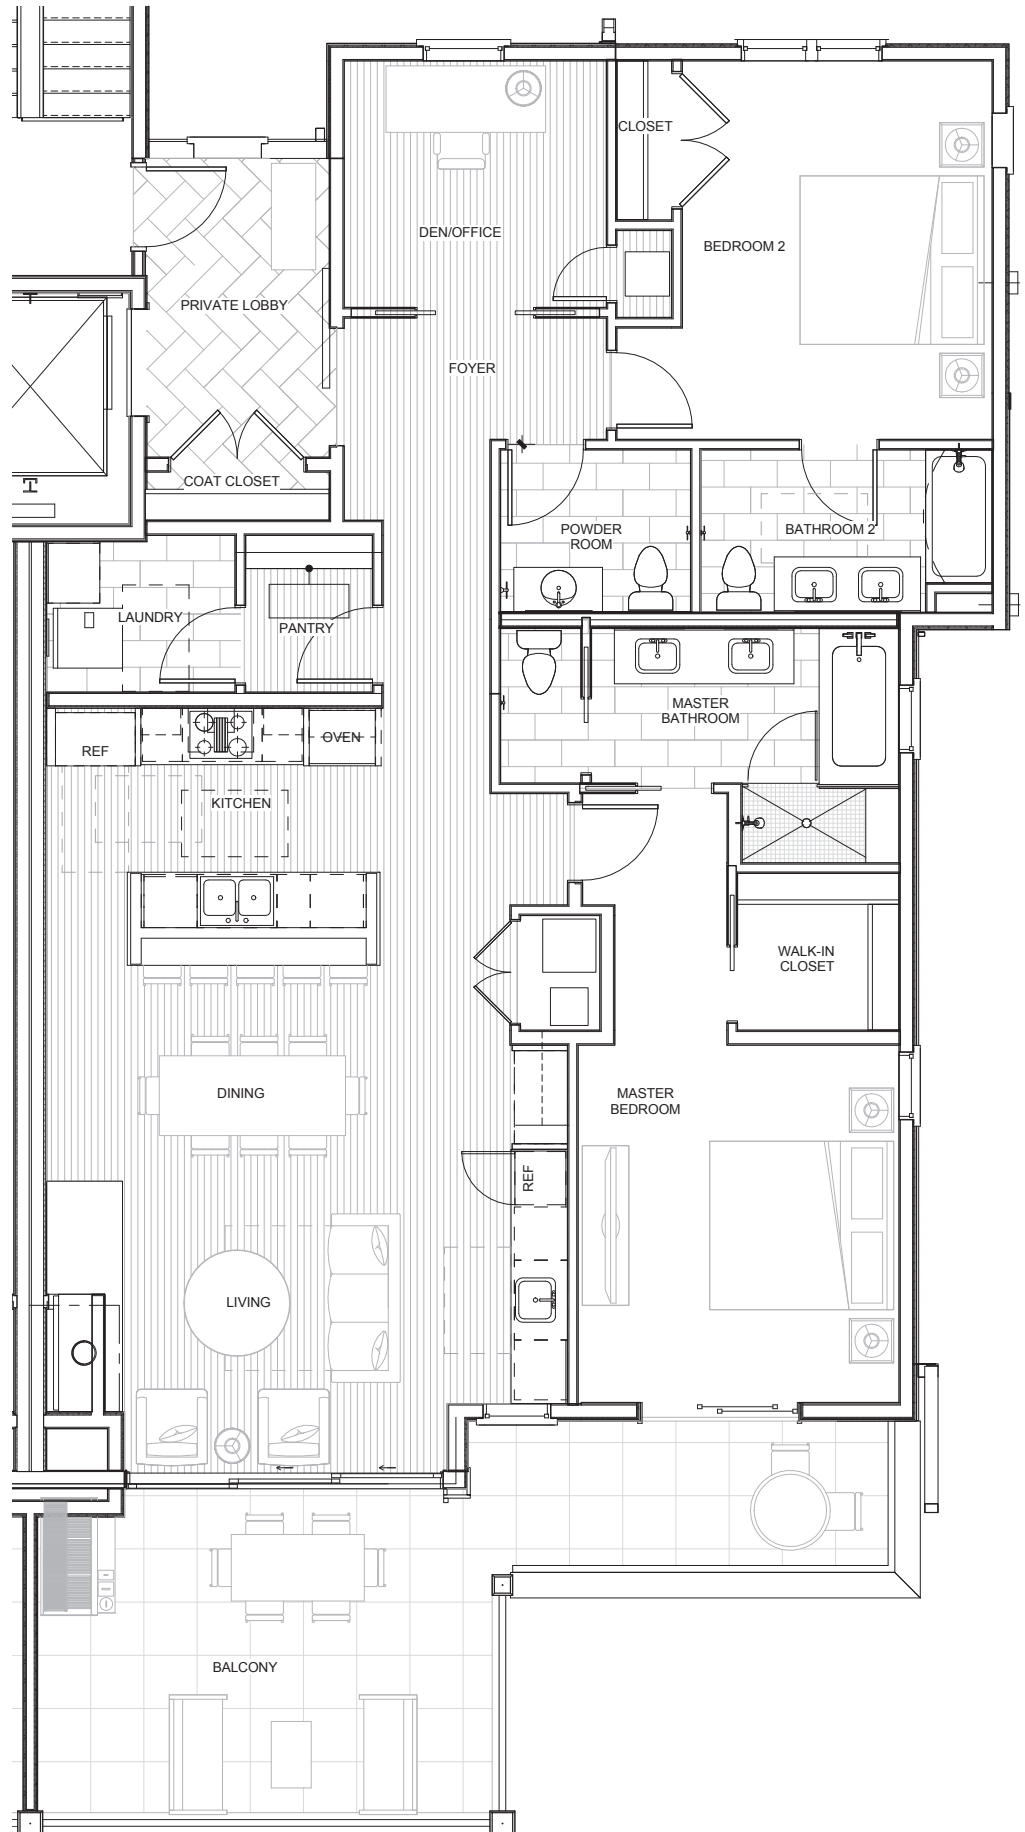

Mountain Tower Residence 302

1616 SF

2 Bedroom + Den

Plan 2C

BoulderBayTahoe.com

775-413-5021

1 Big Water Drive

Crystal Bay, NV 89402