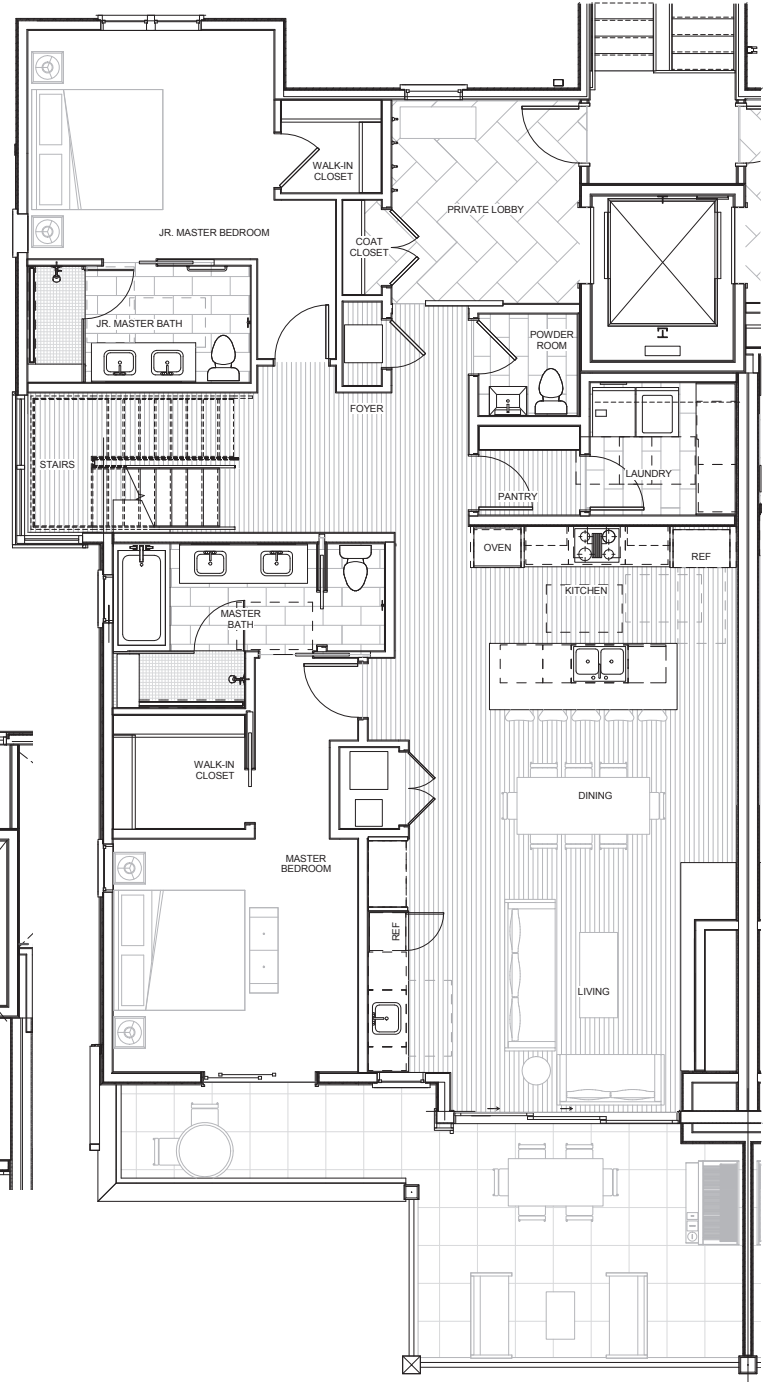

Lake Tower Residence 301

2291 SF

3 Bedroom + Loft

Plan 3B

BoulderBayTahoe.com

775-413-5021

1 Big Water Drive

Crystal Bay, NV 89402