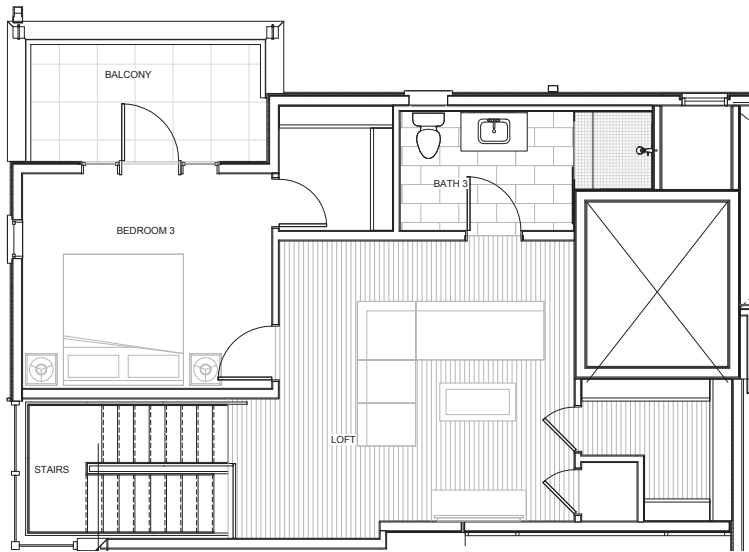

Lake Tower Residence 301

2291 SF

3 Bedroom + Loft

Plan 3B

BoulderBayTahoe.com

775-413-5021

1 Big Water Drive

Crystal Bay, NV 89402