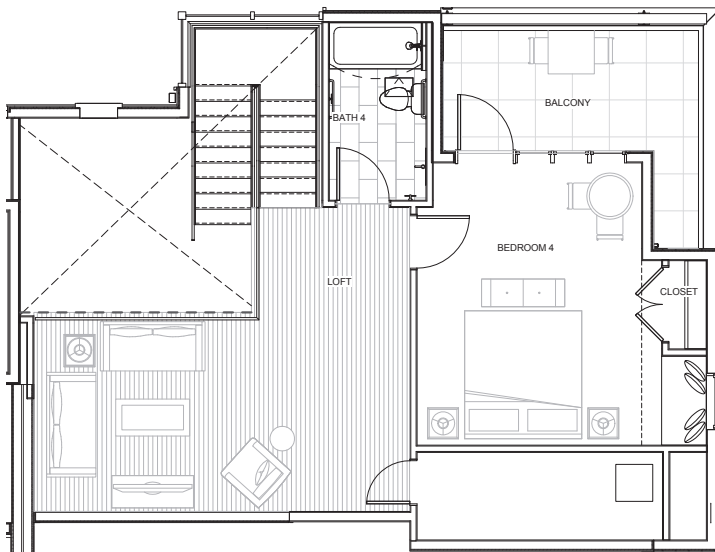

Lake Tower Residence 300

2508 SF

4 Bedroom + Loft

Plan 4A

BoulderBayTahoe.com

775-413-5021

1 Big Water Drive

Crystal Bay, NV 89402