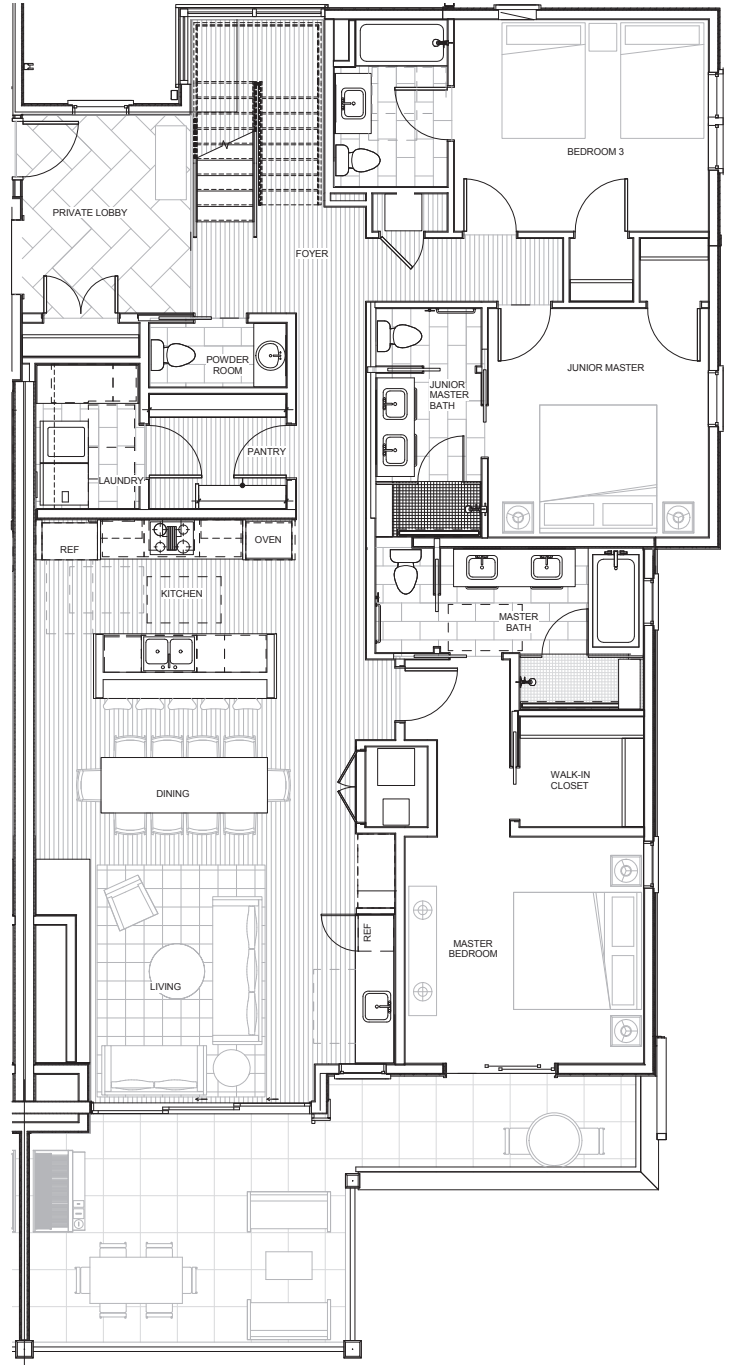

Lake Tower Residence 300

2508 SF

4 Bedroom + Loft

Plan 4A

BoulderBayTahoe.com

775-413-5021

1 Big Water Drive

Crystal Bay, NV 89402