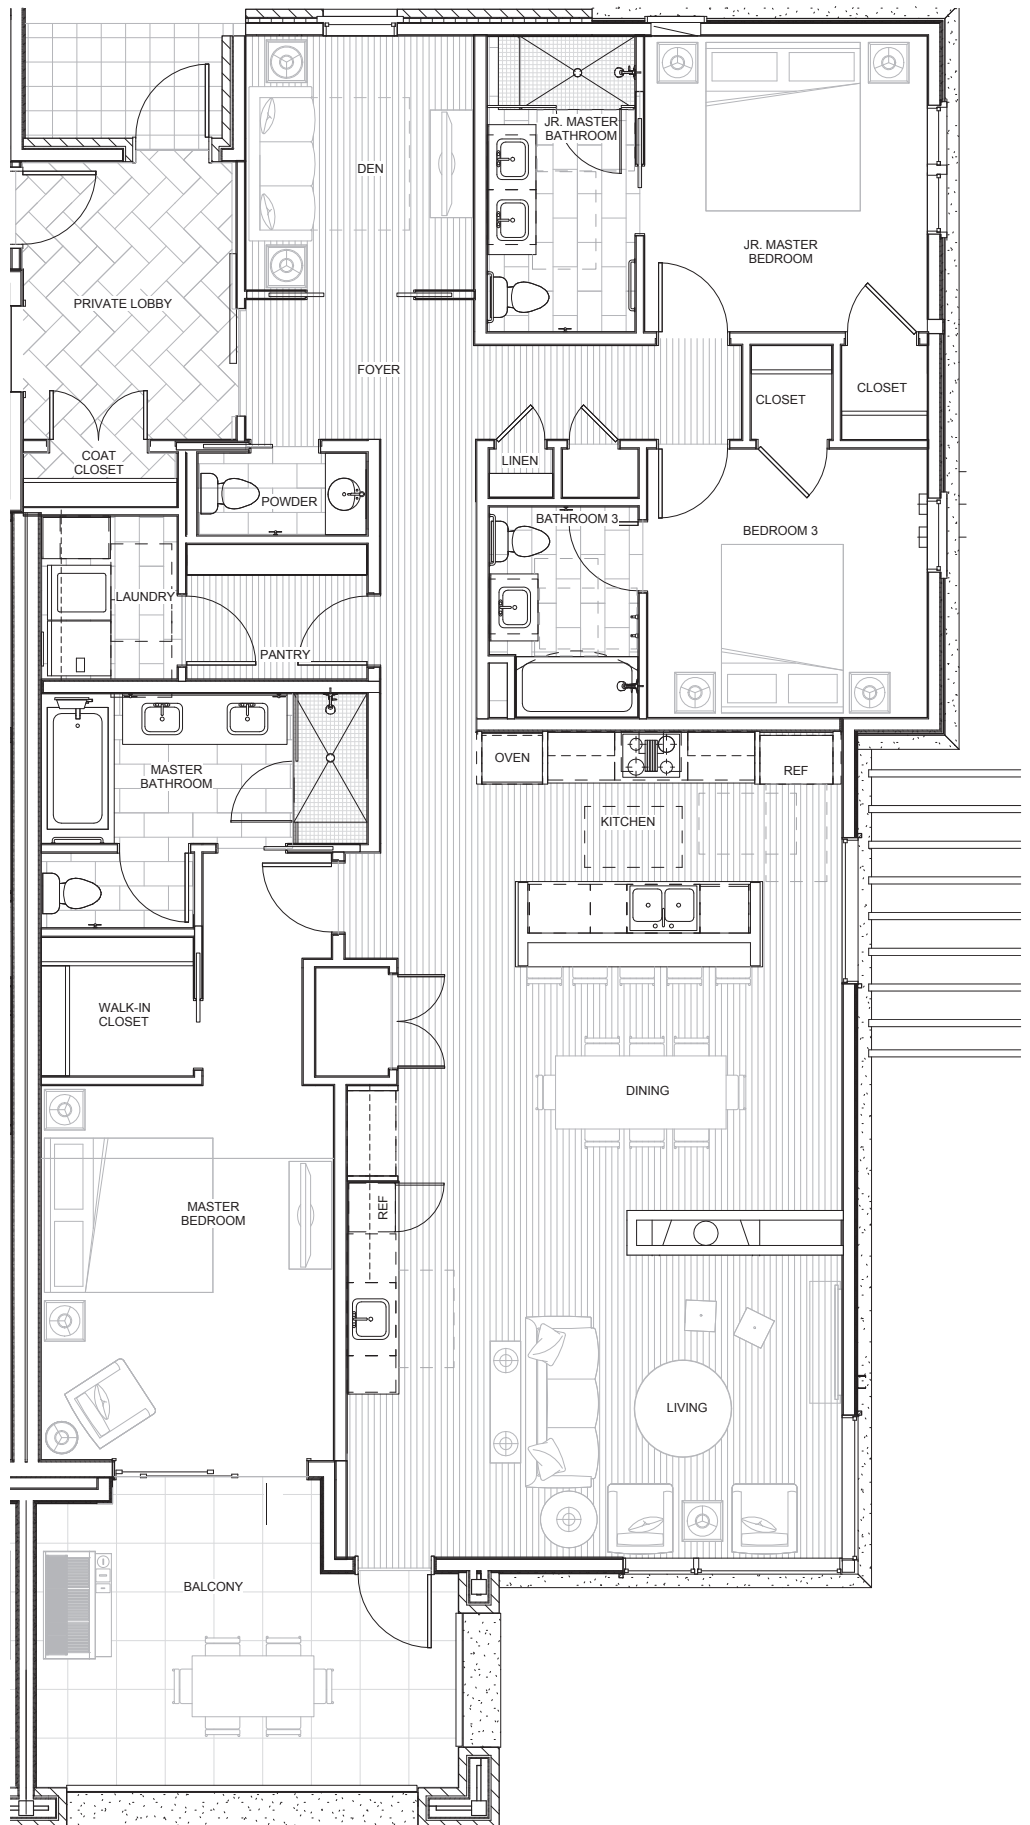

# Park Tower Residence 205

2068 SF

3 Bedroom + Den

Plan 3A

BoulderBayTahoe.com

775-413-5021

1 Big Water Drive

Crystal Bay, NV 89402