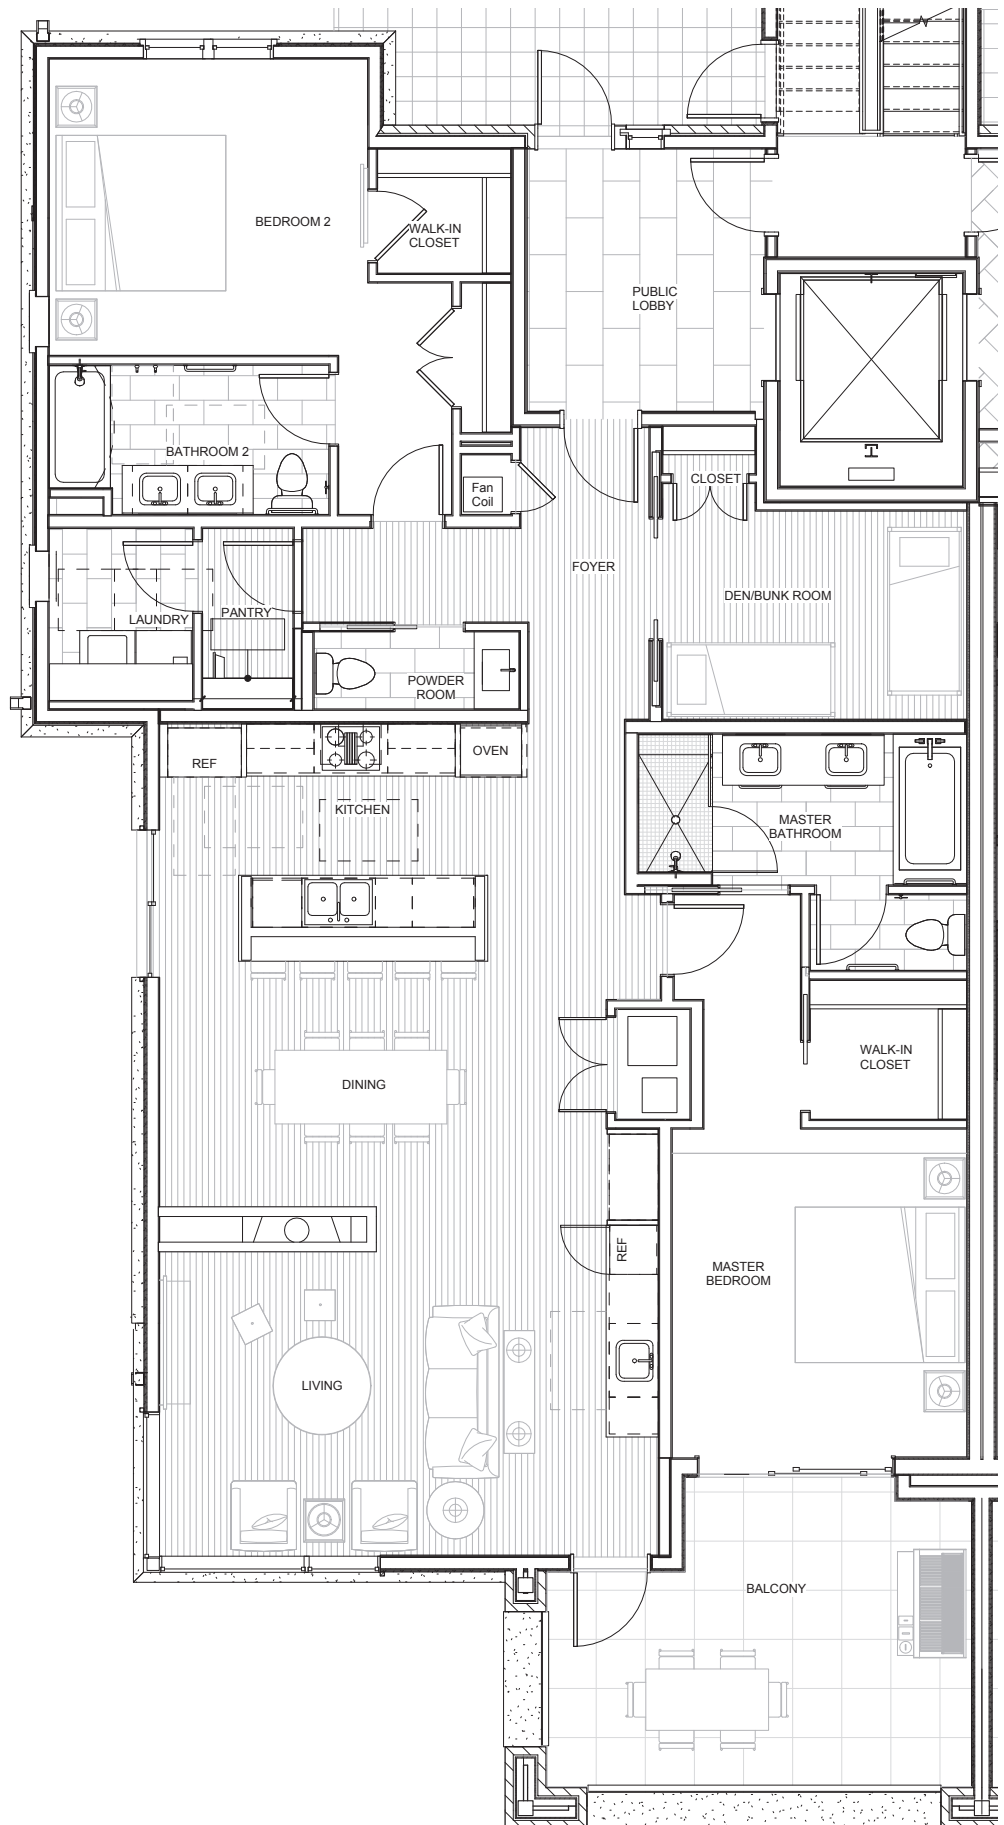

Park Tower Residence 204

1865 SF
2 Bedroom + Den
Plan 2E

BoulderBayTahoe.com
775-413-5021
1 Big Water Drive
Crystal Bay, NV 89402