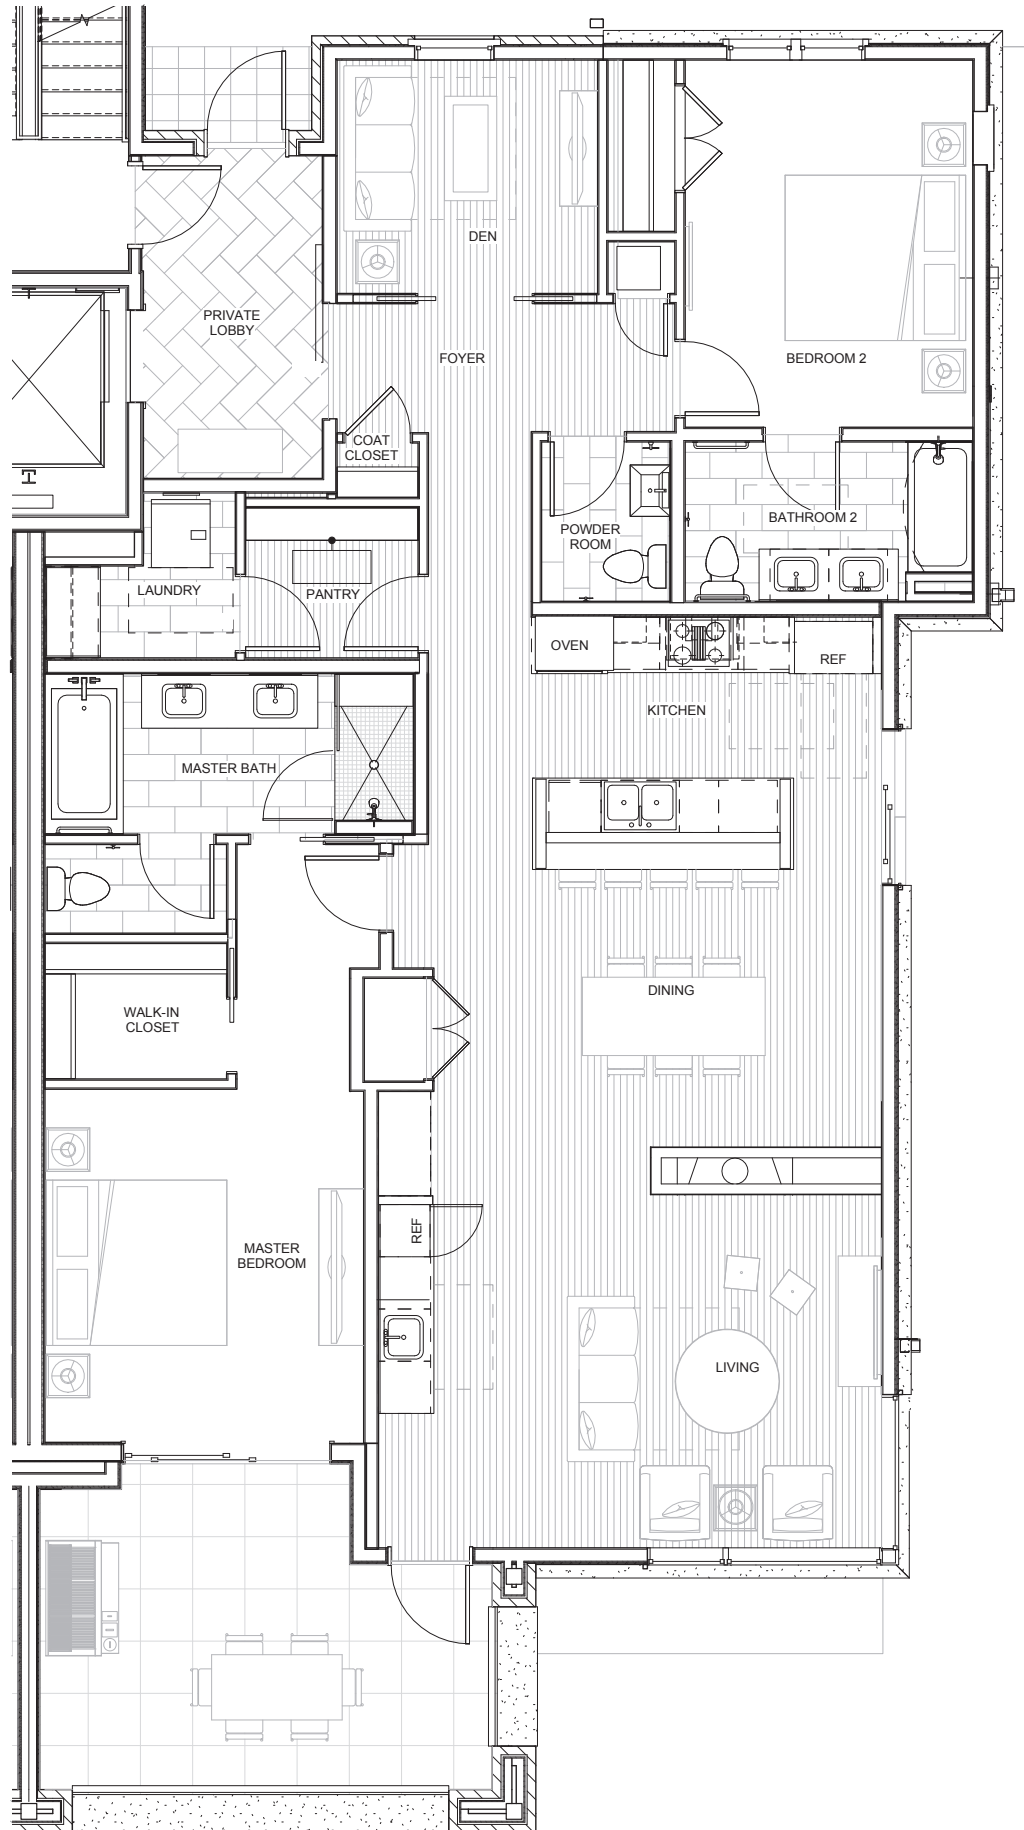

# Mountain Tower Residence 203

1752 SF

2 Bedroom + Den

Plan 2B

BoulderBayTahoe.com

775-413-5021

1 Big Water Drive

Crystal Bay, NV 89402