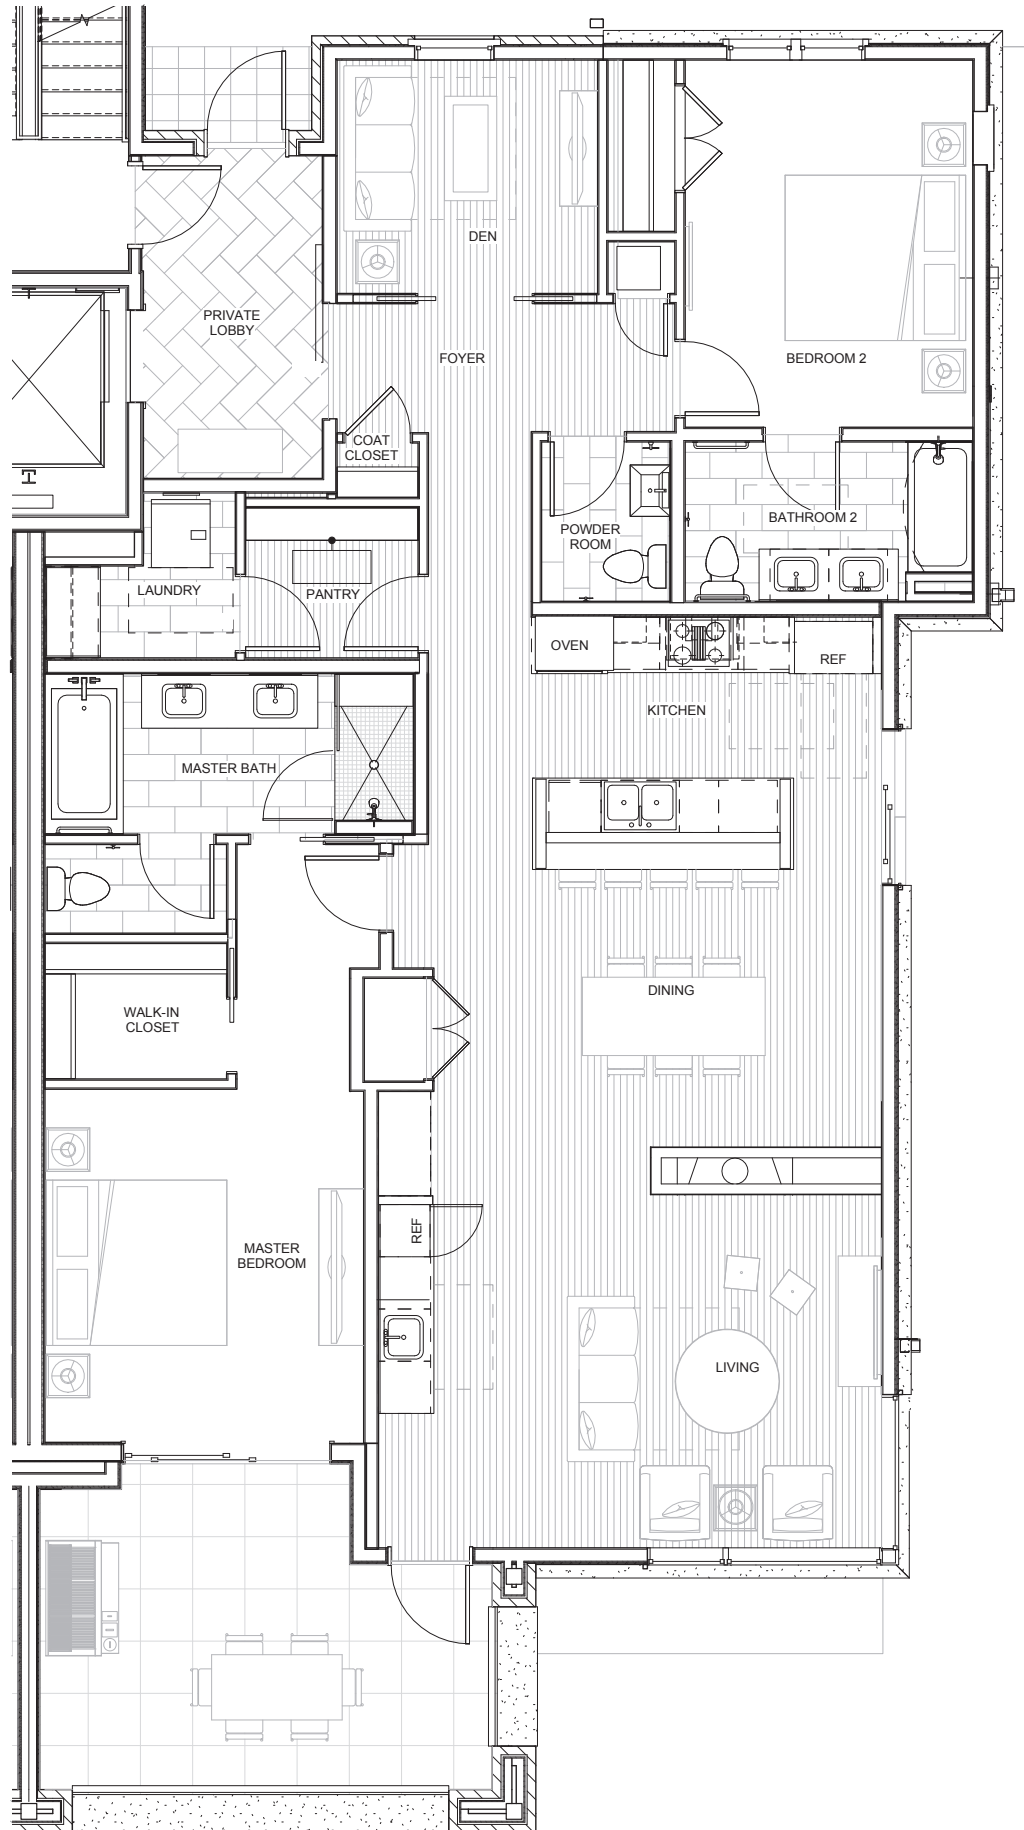

Mountain Tower Residence 202

1752 SF

2 Bedroom + Den

Plan 2B

BoulderBayTahoe.com

775-413-5021

1 Big Water Drive

Crystal Bay, NV 89402