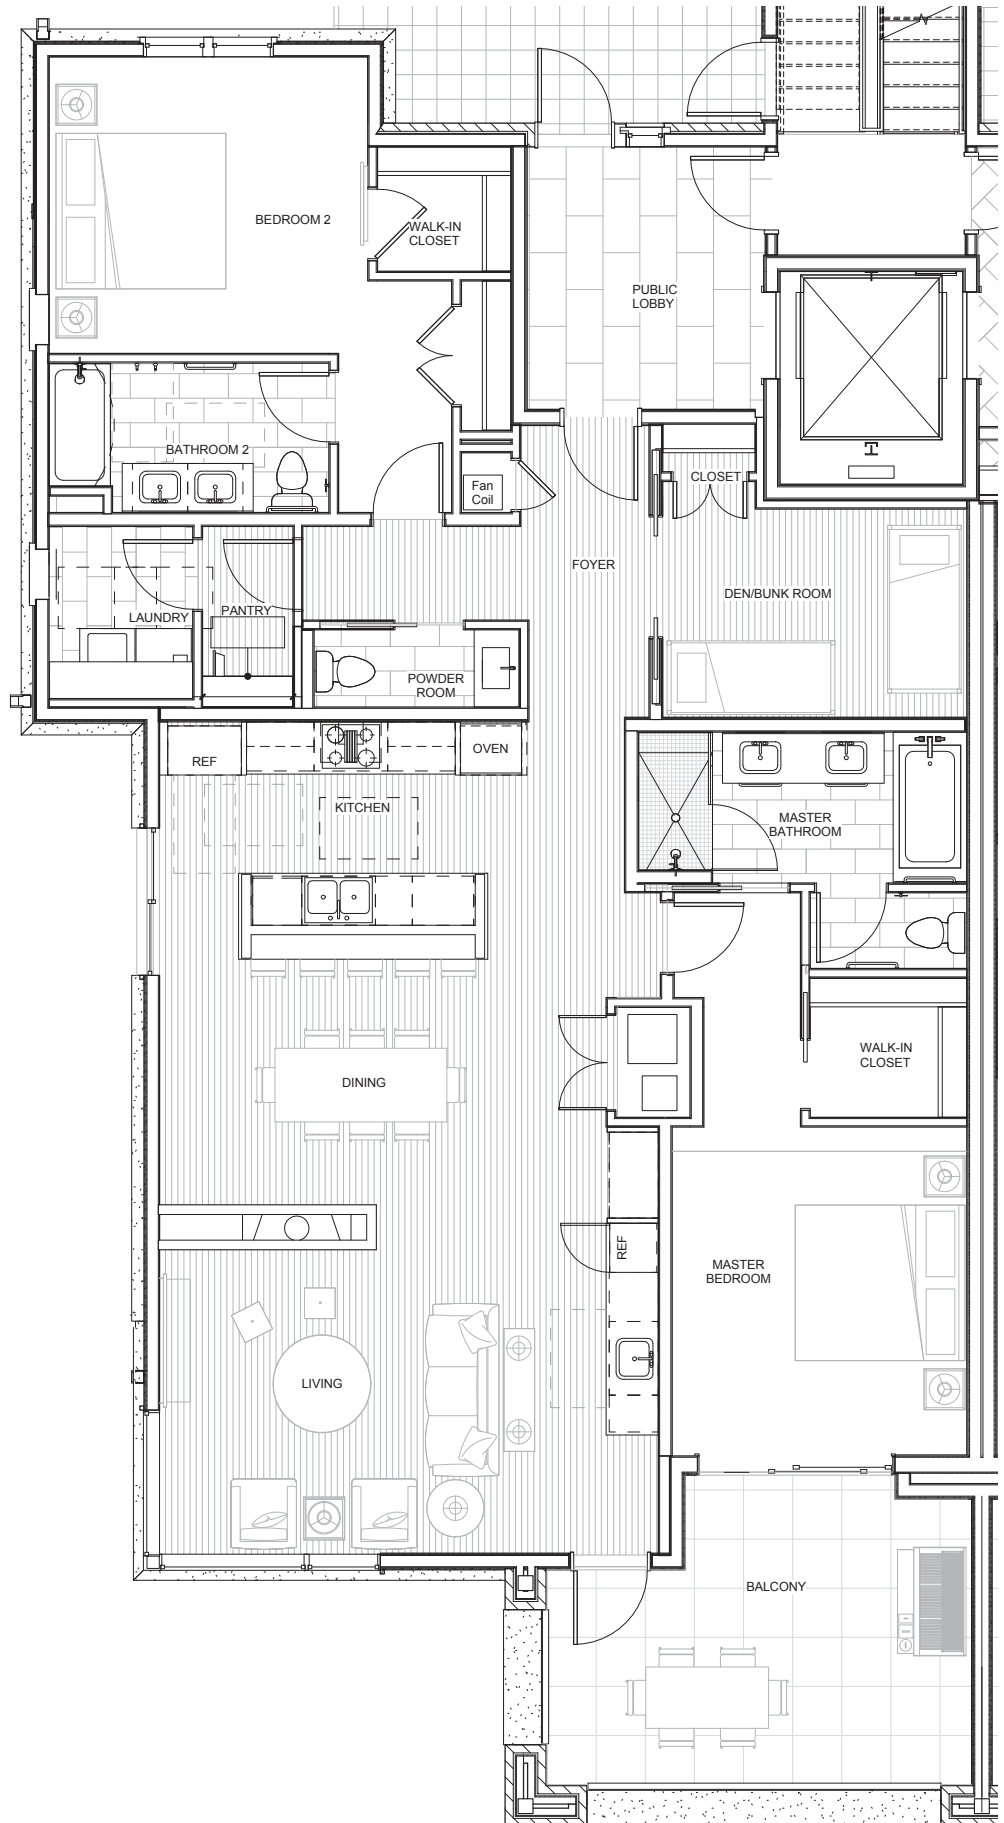

# Lake Tower Residence 201

1865 SF  
2 Bedroom + Den  
Plan 2E

BoulderBayTahoe.com  
775-413-5021  
1 Big Water Drive  
Crystal Bay, NV 89402