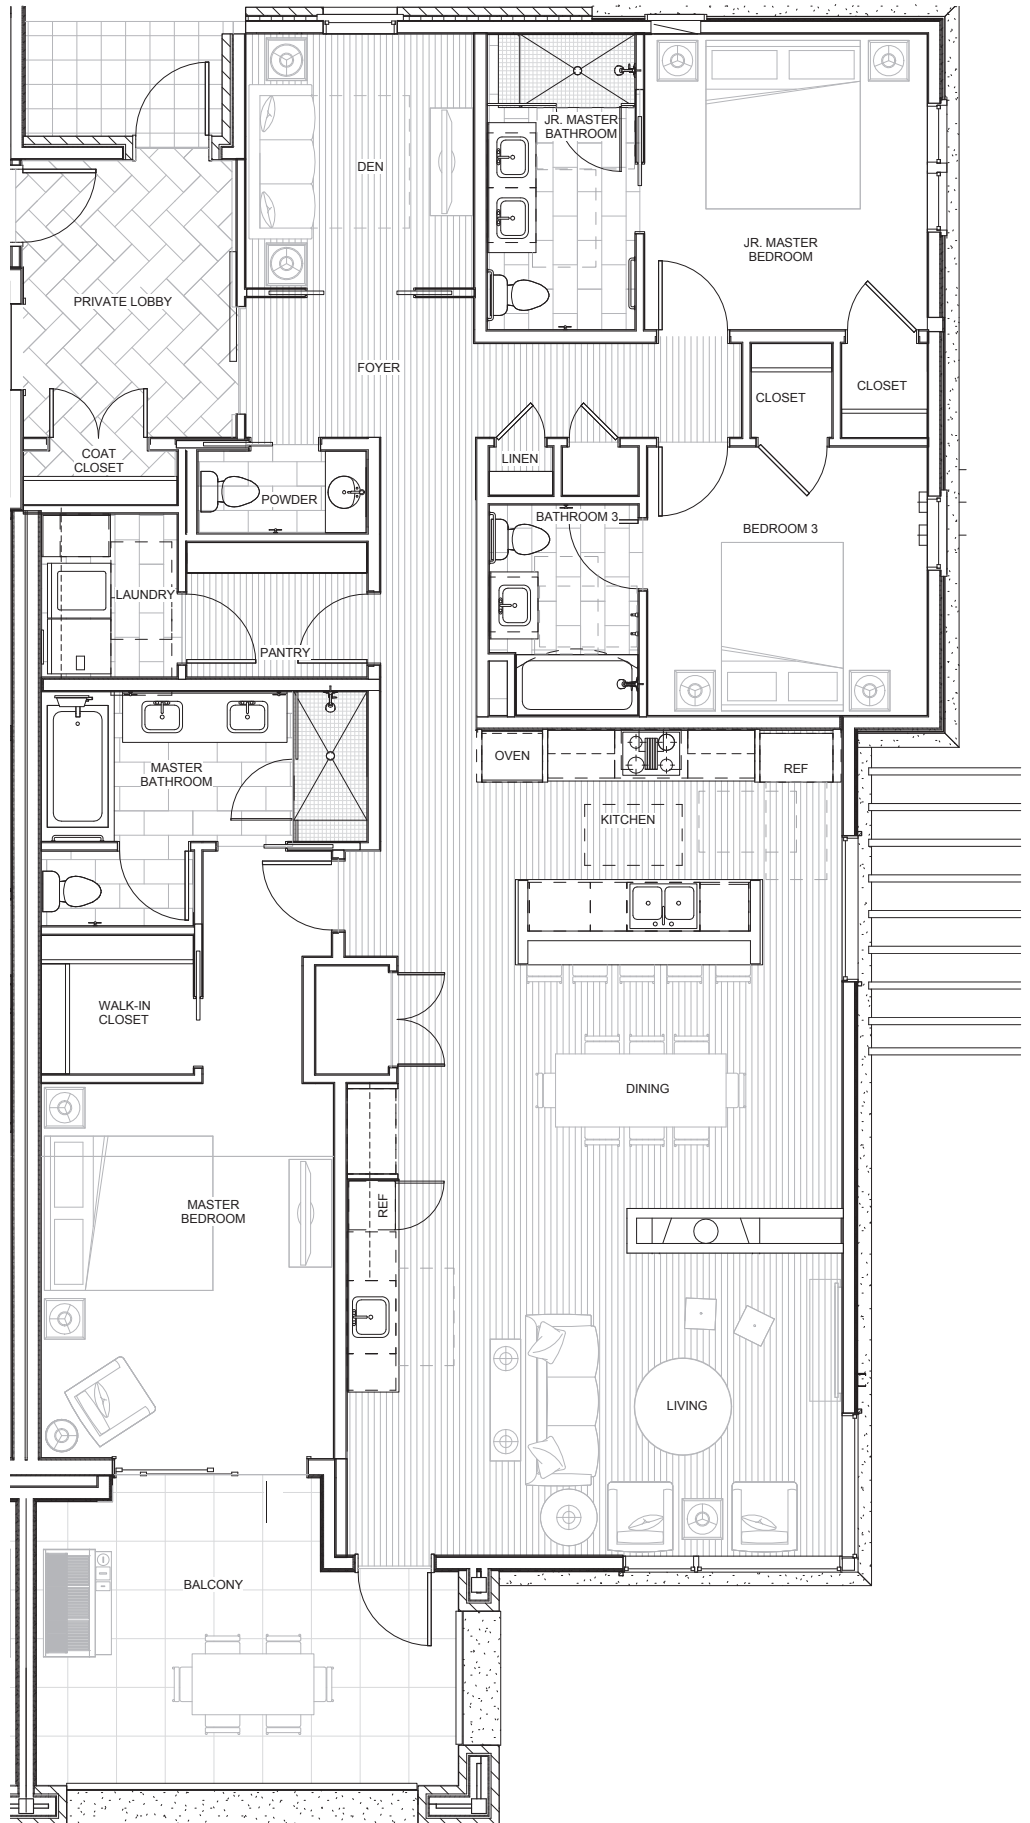

Lake Tower Residence 200

2068 SF

3 Bedroom + Den

Plan 3A

BoulderBayTahoe.com

775-413-5021

1 Big Water Drive

Crystal Bay, NV 89402