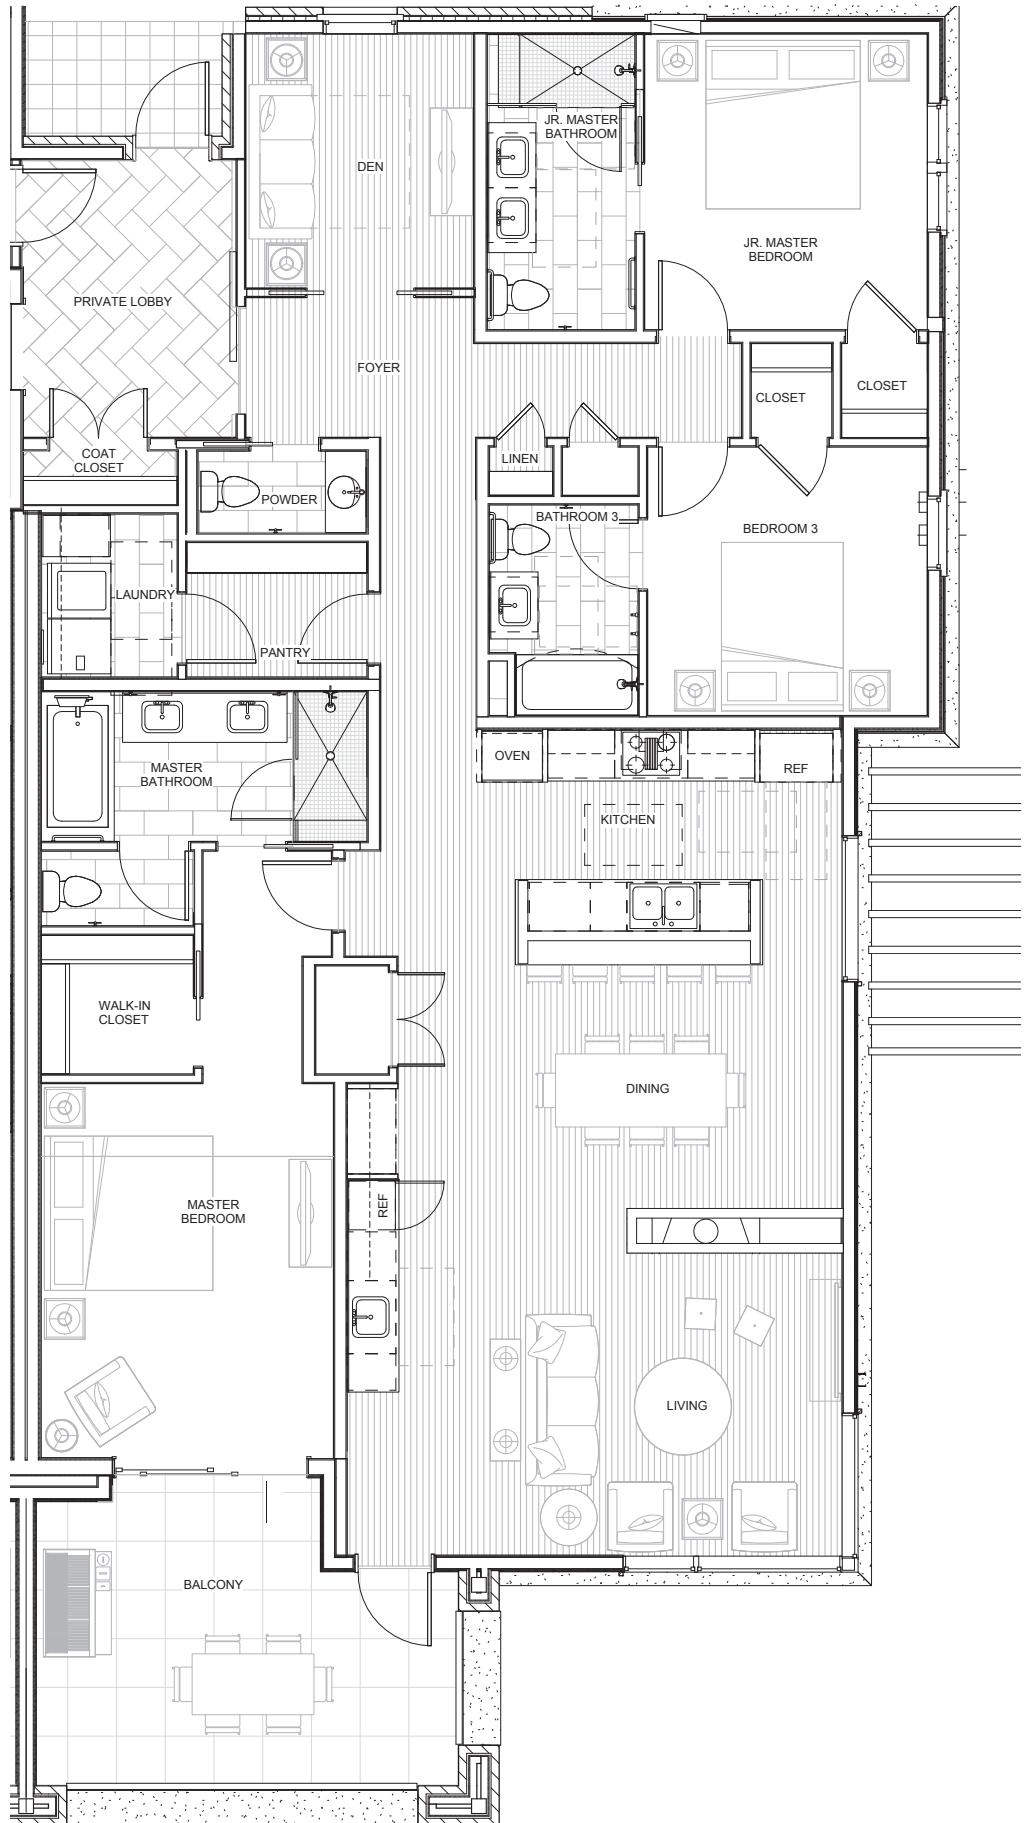

Park Tower Residence 105

2068 SF

3 Bedroom + Den

Plan 3A

BoulderBayTahoe.com

775-413-5021

1 Big Water Drive

Crystal Bay, NV 89402