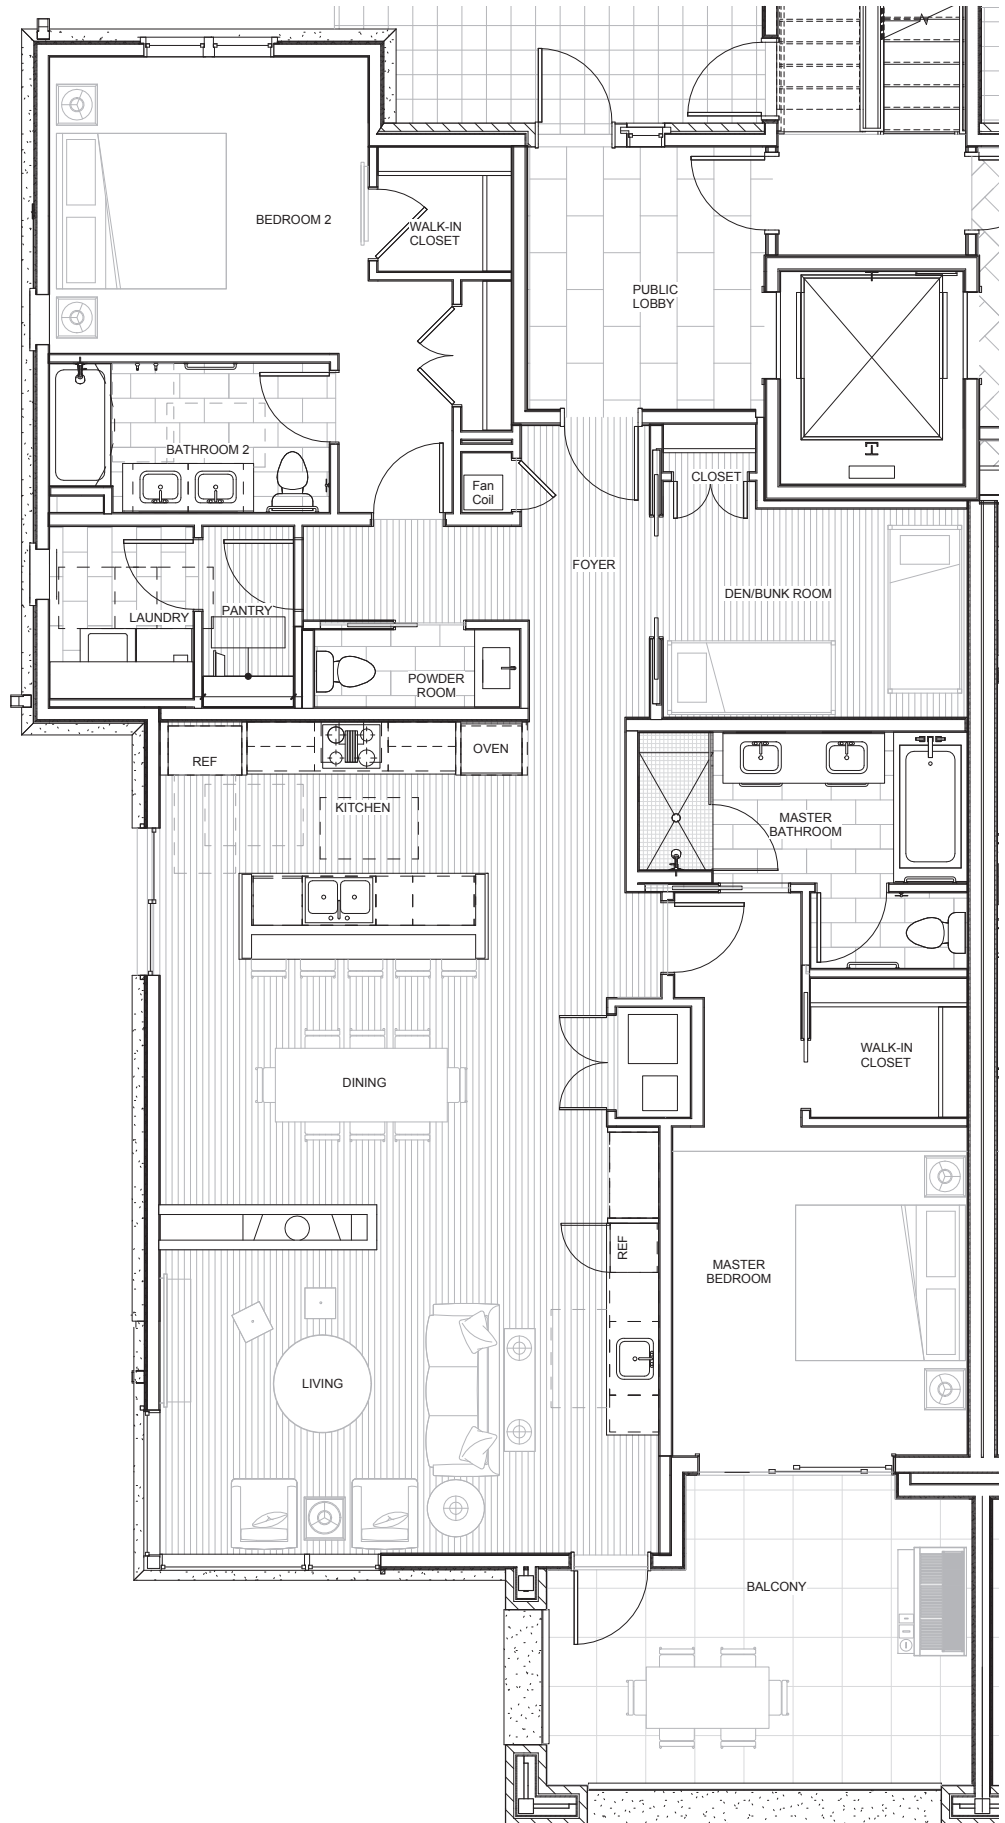

# Park Tower Residence 104

1865 SF  
2 Bedroom + Den  
Plan 2D

BoulderBayTahoe.com  
775-413-5021  
1 Big Water Drive  
Crystal Bay, NV 89402