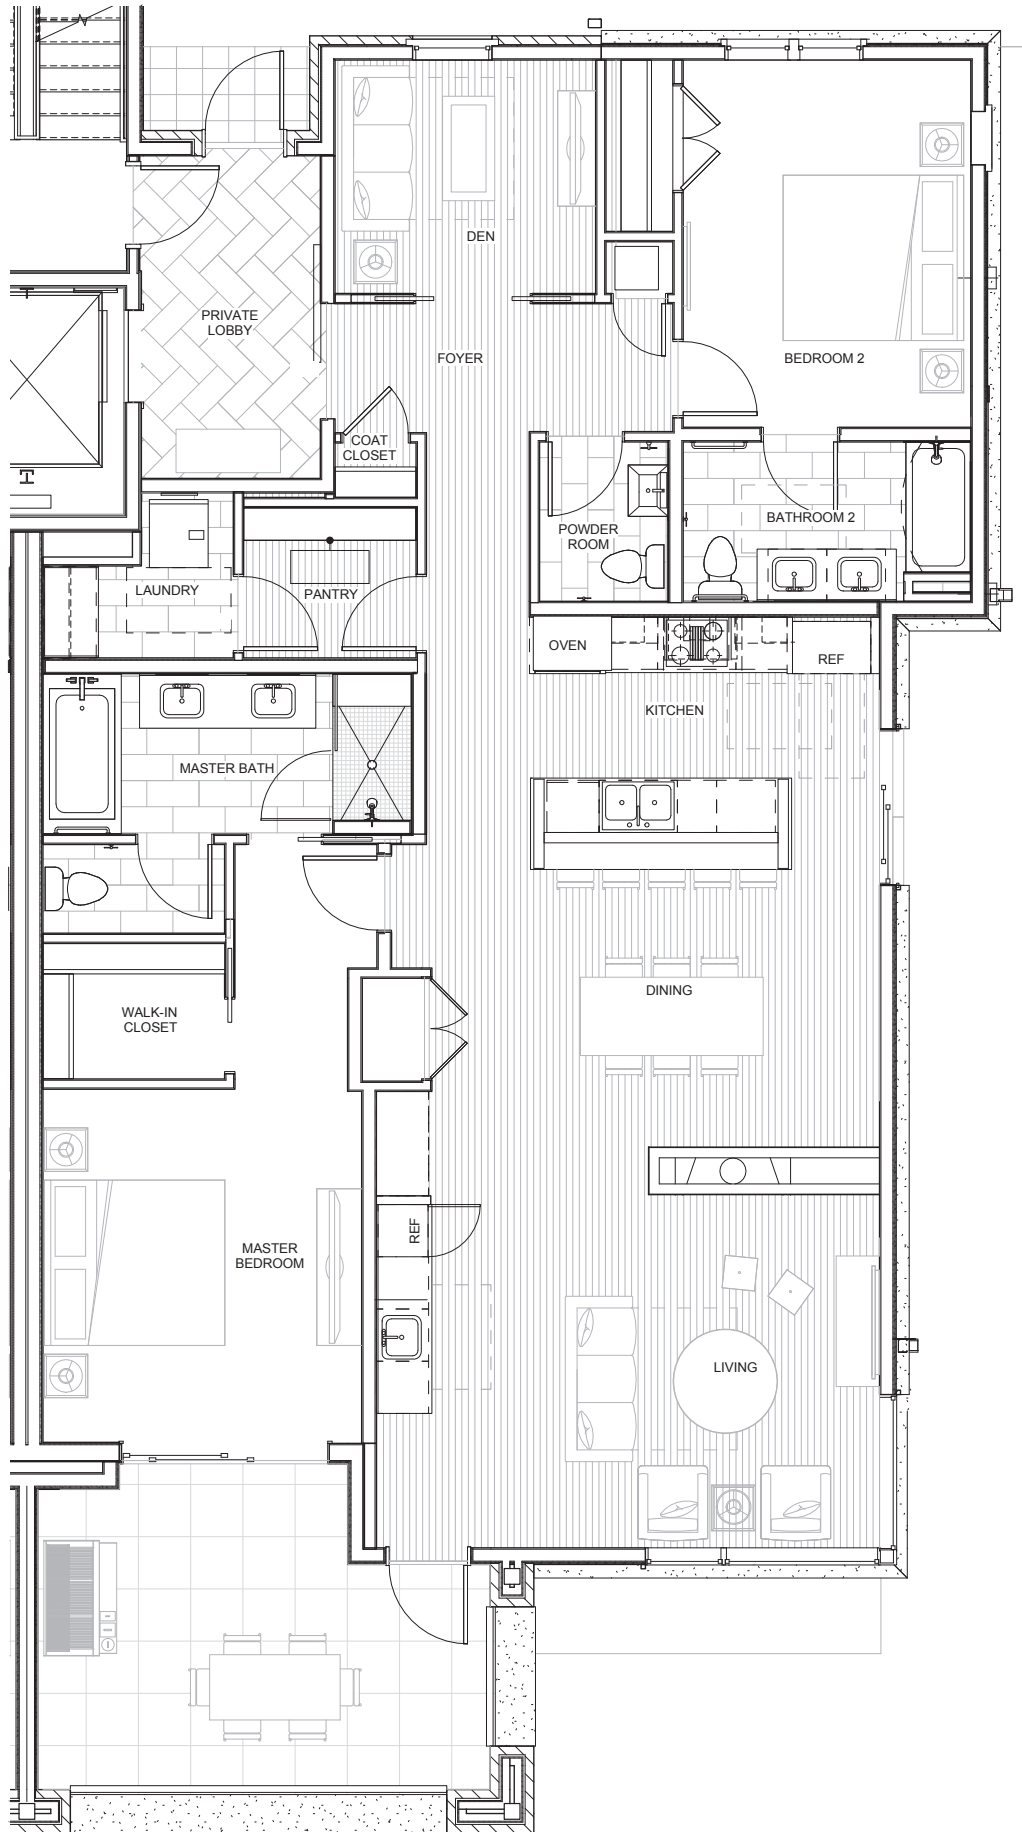

# Mountain Tower Residence 103

1752 SF

2 Bedroom + Den

Plan 2B

BoulderBayTahoe.com

775-413-5021

1 Big Water Drive

Crystal Bay, NV 89402