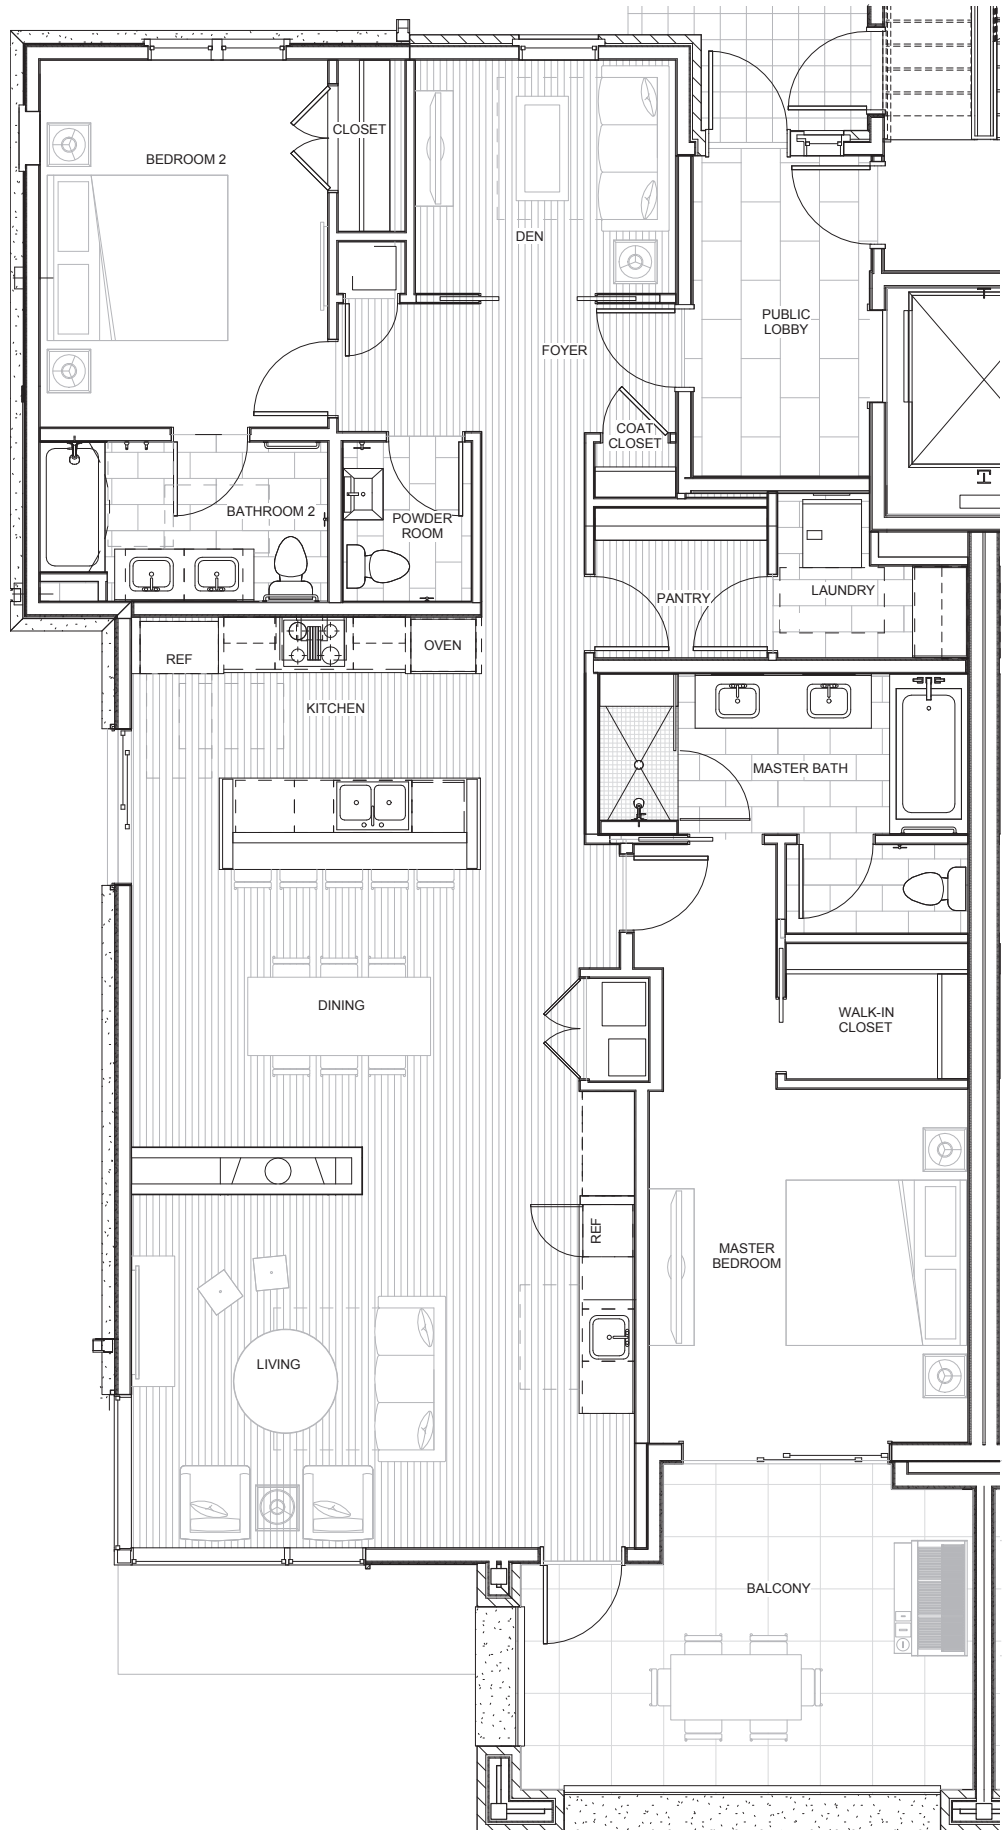

Mountain Tower Residence 102

1752 SF
2 Bedroom + Den
Plan 2A

BoulderBayTahoe.com
775-413-5021
1 Big Water Drive
Crystal Bay, NV 89402