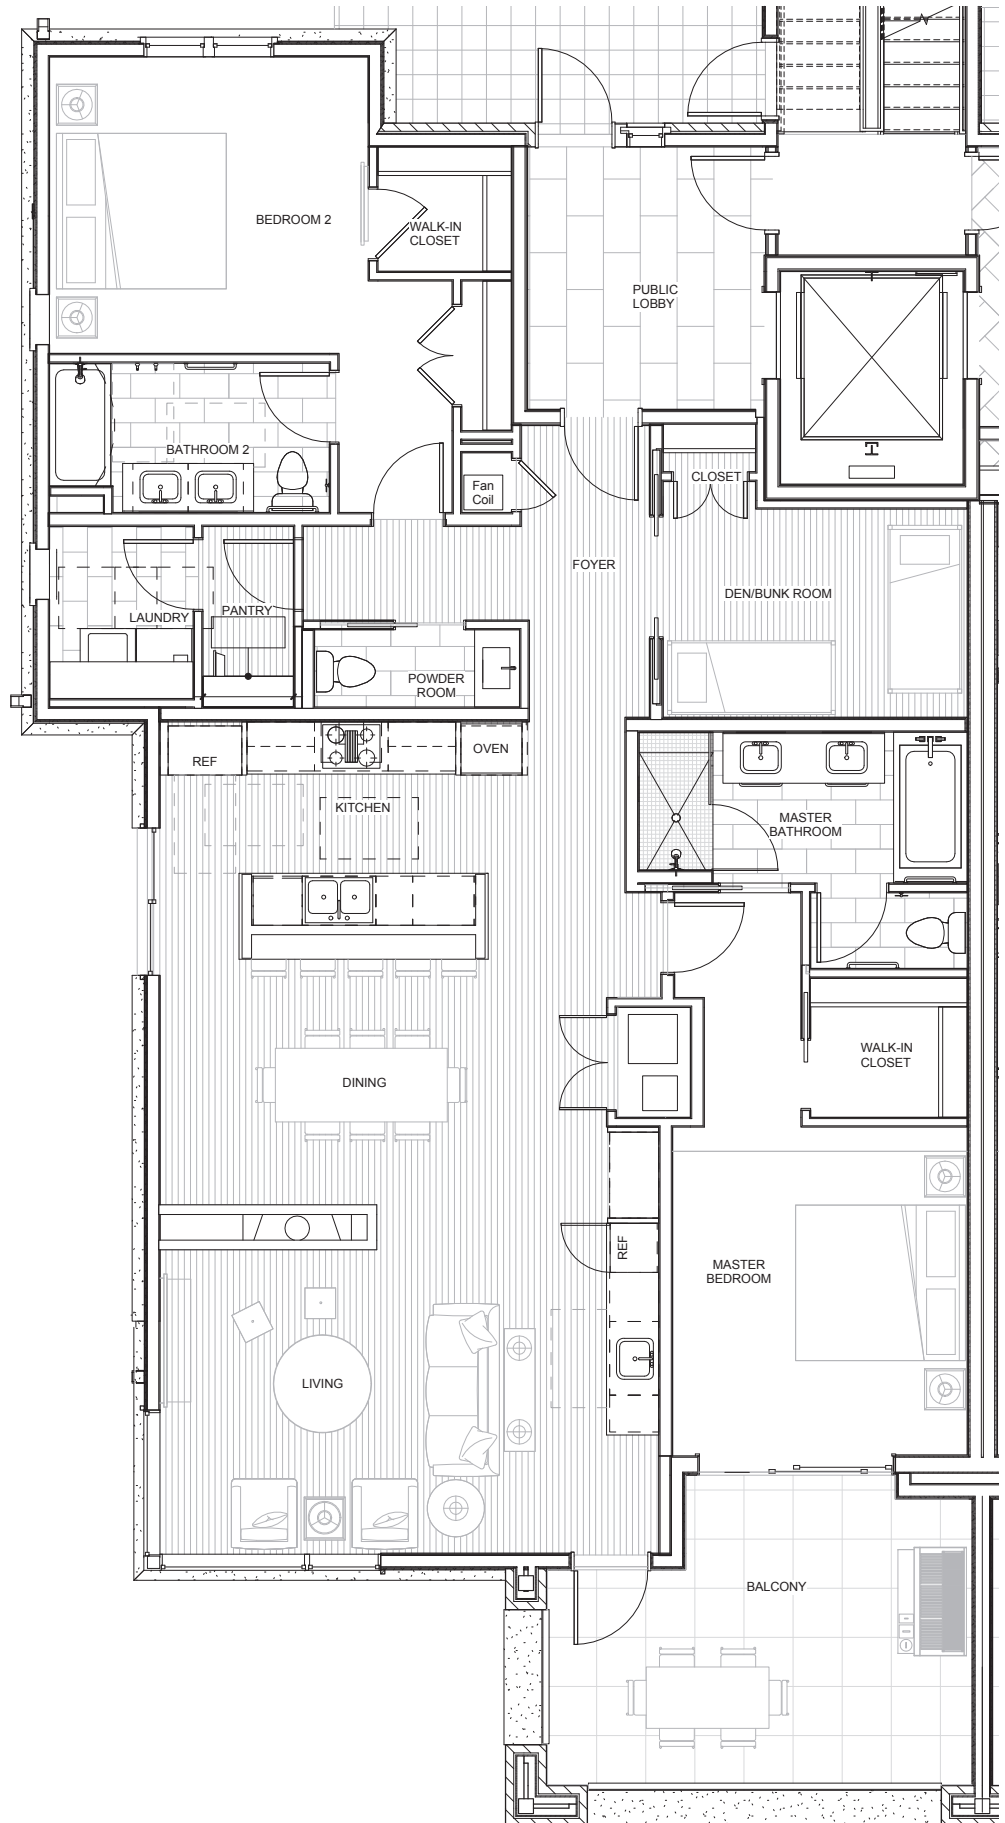

# Lake Tower Residence 101

1865 SF  
2 Bedroom + Den  
Plan 2D

BoulderBayTahoe.com  
775-413-5021  
1 Big Water Drive  
Crystal Bay, NV 89402