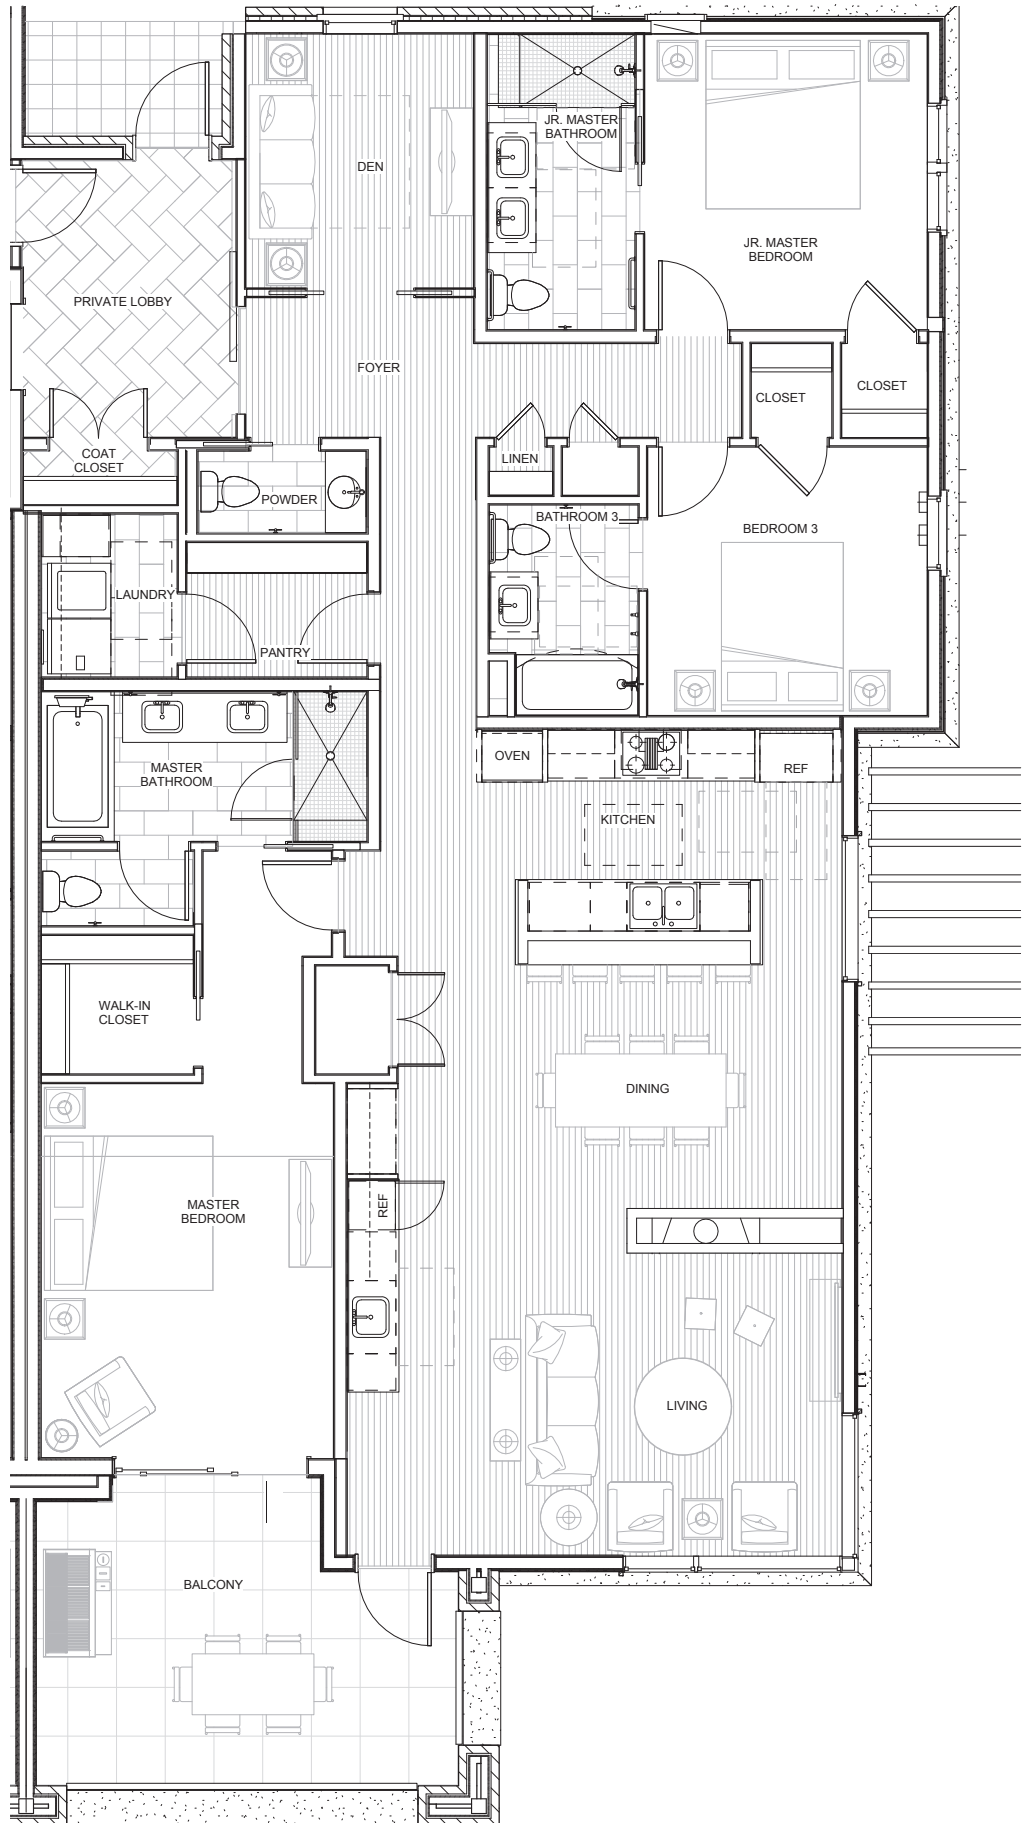

Lake Tower Residence 100

2068 SF

3 Bedroom + Den

Plan 3A

BoulderBayTahoe.com

775-413-5021

1 Big Water Drive

Crystal Bay, NV 89402